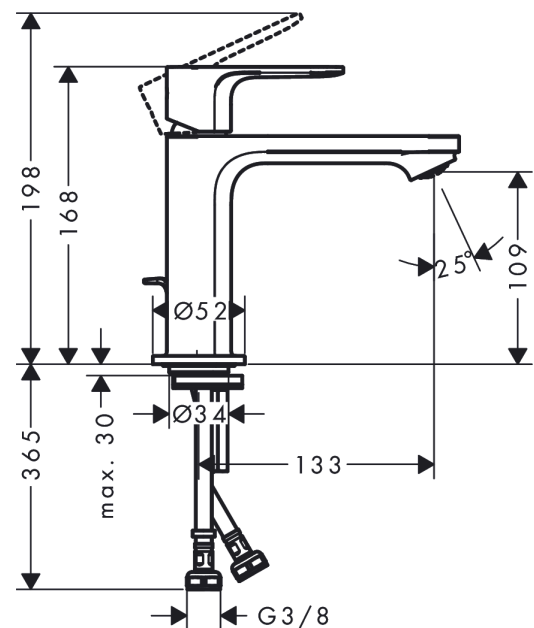

##### product features

- consists of: single lever basin mixer, waste set
- ComfortZone 110
- projection: 133 mm
- spout height: 109 mm
- spray type: normal spray
- maximum flow rate at 3 bar: 5 l/min
- ceramic cartridge
- temperature limitation adjustable
- suitable for continuous flow water heaters
- pop-up waste set G 1¼
- material waste set: synthetic
- connection type: G ¾ connections
- connection dimension: DN15

#### Product image

#### Scale drawing

**Rebris E**

**Single lever basin mixer 110 with pop-up waste set**

Surfaces: **Matt Black** Article Number: **72557670**

**Flowchart**