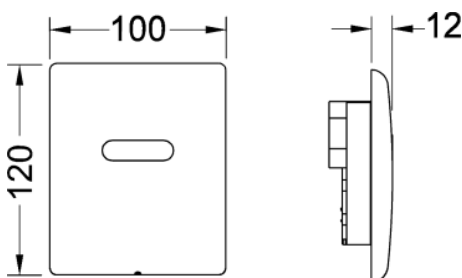

Dimensional drawings: