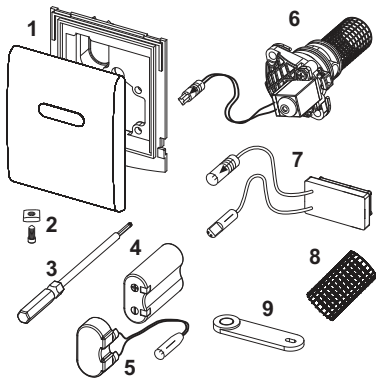

**TECEplanus urinal electronics, 6 V battery**

Article number: 9242356

Colour: Bright white

Exhibition samples: —

DU 1: 1 pc.

DU 2: 10 pc.

**Description:**

Fine assembly set for contactless infrared flush device, suitable for TECE urinal flush valve housing U 1; usable from 0.5 bar minimum flow pressure; flush time, water-saving pause function, cleaning mode, pre-flush and hygiene flush can be set.

Consisting of:

- Magnetic valve with dirt filter
- Battery 6 V (2CR5)
- Screw-down metal cover with sensor field
- Attachment hardware
- Programming key

Dimensions (W x H x D): 100 x 120 x 12 mm

**Sales data:**

## Spare parts:

2	9820097	Fastening screw
3	9820091	Hollow hexagon wrench
4	9820092	6 V battery 2CR5
5	9820093	Battery connection adapter
6	9820089	Urinal cartridge electronic for flushing valve U 1
7	9820087	Infra-red sensor 6 V battery
8	9820090	Grate bar
9	9820080	Programming key