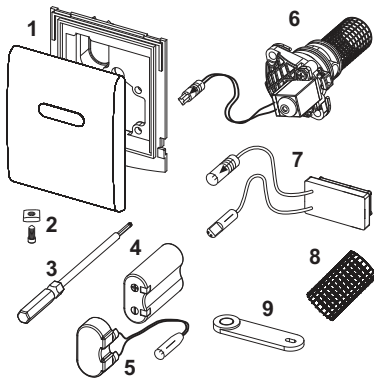

**TECEplanus urinal electronics, 6 V battery**

Article number: 9242354

Colour: Silky matte white

Exhibition samples: Yes

DU 1: 1 pc.

DU 2: 10 pc.

Description:

Fine assembly set for contactless infrared flush device, suitable for TECE urinal flush valve housing U 1; usable from 0.5 bar minimum flow pressure; flush time, water-saving pause function, cleaning mode, pre-flush and hygiene flush can be set.

Consisting of:

- Magnetic valve with dirt filter
- Battery 6 V (2CR5)
- Screw-down metal cover with sensor field
- Attachment hardware
- Programming key

Dimensions (W x H x D): 100 x 120 x 12 mm

Sales data:

Product name: TECEplanus urinal electronics, 6 V battery, silky matte white

Commodity group: 904

Product group: 2009040030

Dimensional drawings:

Spare parts:

1	9820098	Cover plate, silky matte white
2	9820097	Fastening screw
3	9820091	Hollow hexagon wrench
4	9820092	6 V battery 2CR5
5	9820093	Battery connection adapter
6	9820089	Urinal cartridge electronic for flushing valve U 1
7	9820087	Infra-red sensor 6 V battery
8	9820090	Grate bar
9	9820080	Programming key