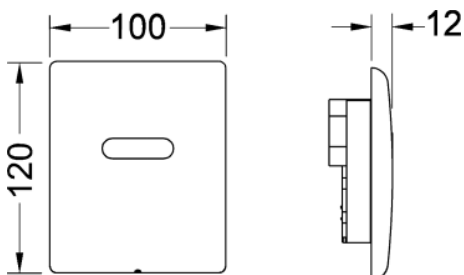

Consisting of:

- Magnetic valve with dirt filter
- Battery 6 V (2CR5)
- Screw-down metal cover with sensor field
- Attachment hardware
- Programming key

Dimensions (W x H x D): 100 x 120 x 12 mm

Sales data:

Product name: TECEplanus urinal electronics, 6 V battery, silky matte white

Commodity group: 904

Product group: 2009040030

Dimensional drawings:

Spare parts:

1	9820098	Cover plate, silky matte white
2	9820097	Fastening screw
3	9820091	Hollow hexagon wrench
4	9820092	6 V battery 2CR5
5	9820093	Battery connection adapter
6	9820089	Urinal cartridge electronic for flushing valve U 1
7	9820087	Infra-red sensor 6 V battery
8	9820090	Grate bar
9	9820080	Programming key