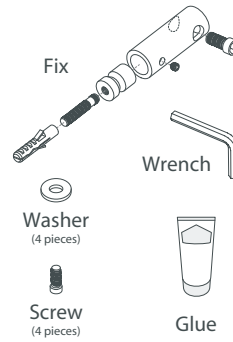

Silicone

1

2

3

4

Included

Not Included

1

Inside the drawer you will find all the necessary hardware to fix the knob on the front

Included

Wrench

Glue

Not Included

Level

Drill and Bit Ø 6 mm

Pencil