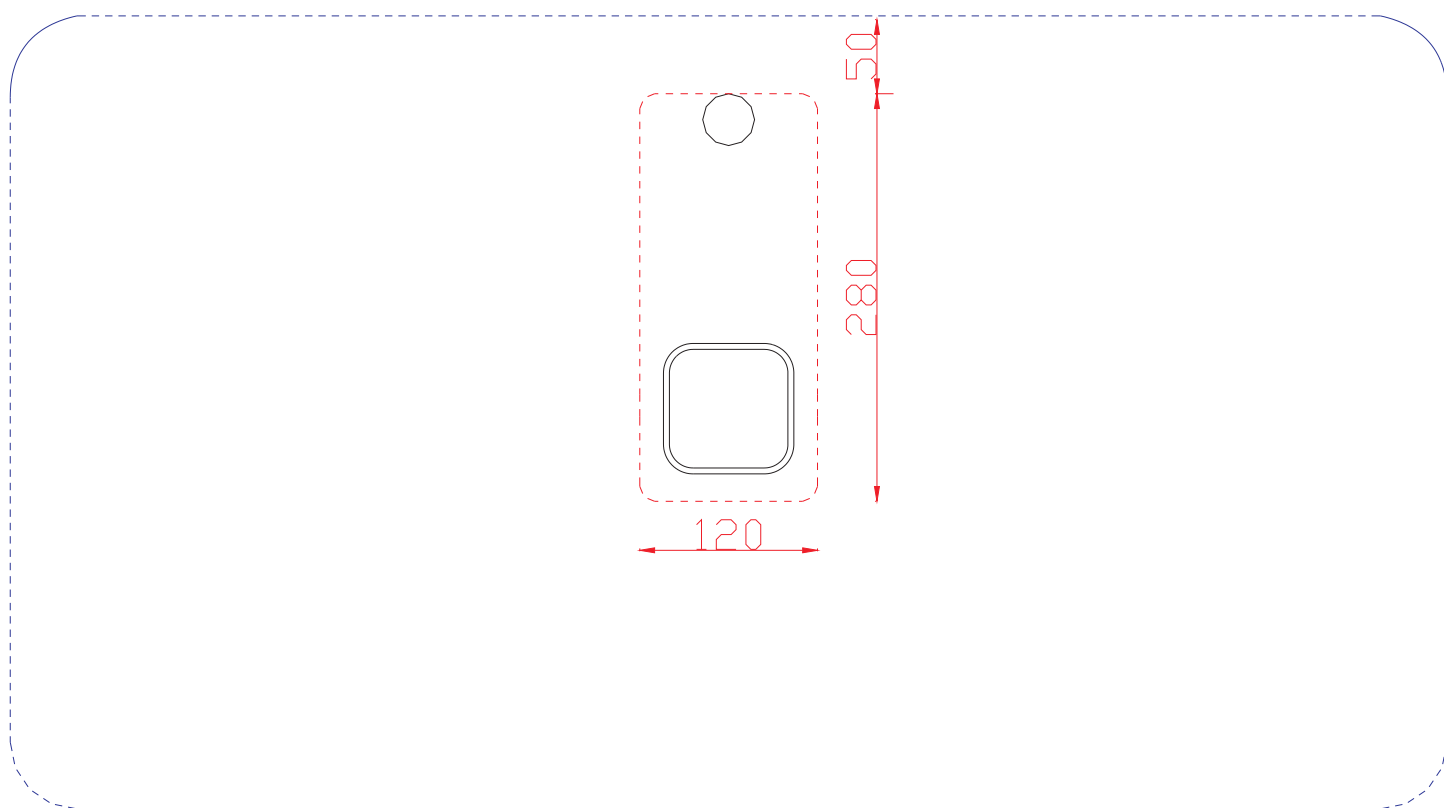

## Naked

MURO/WALL

---- Ingombro lavabo- Obstruction

---- Scasso consigliato -Recommended size of hole

MADE IN ITALY