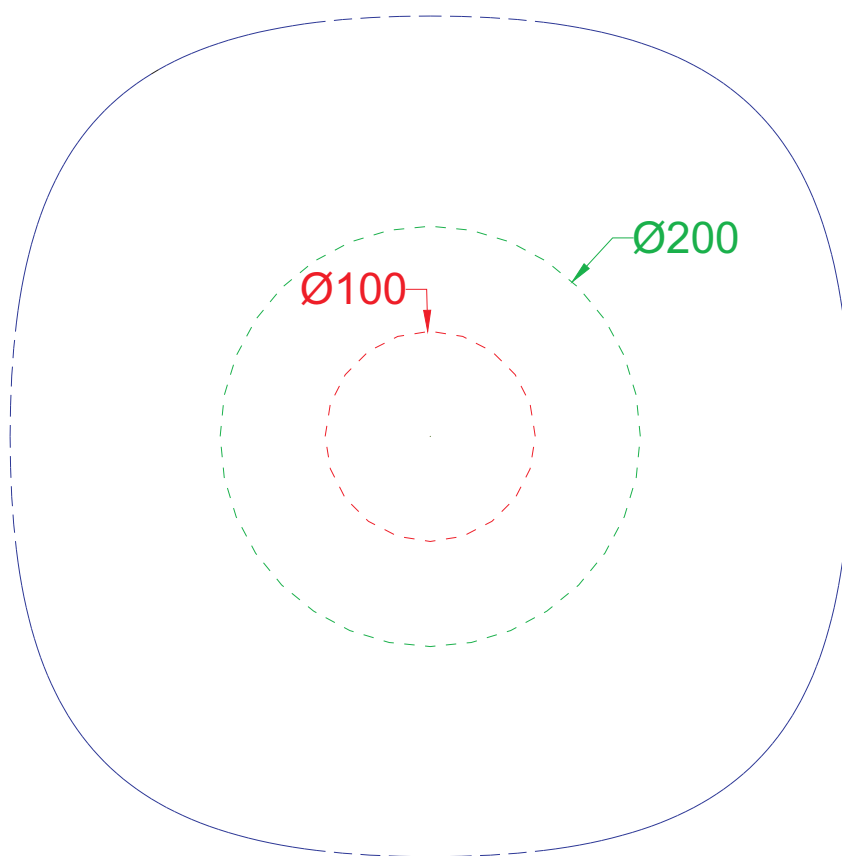

## NF

----- Ingombro lavabo- Obstruction

----- Scasso consigliato -Recommended size of hole

----- Appoggio - Base

MADE IN ITALY