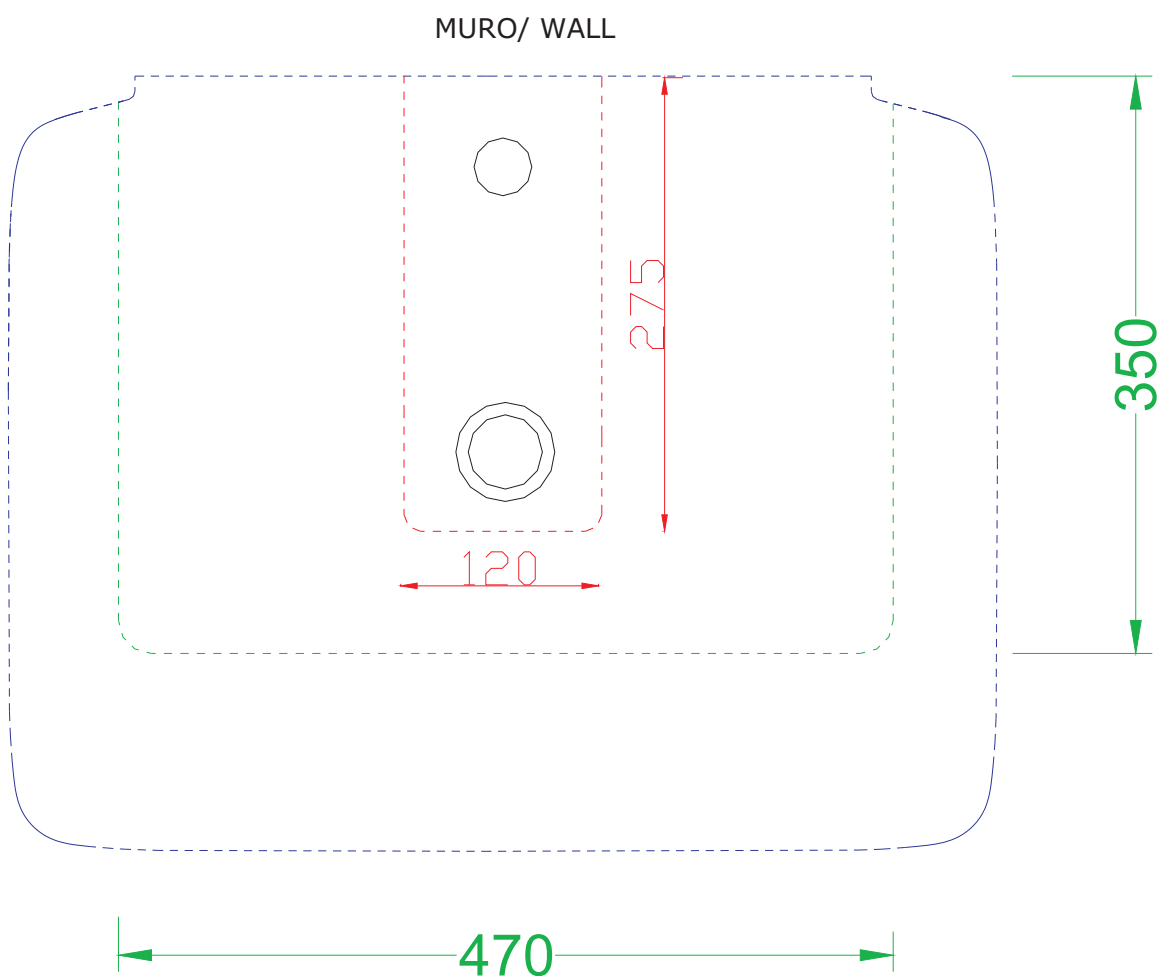

Cow lavabo 60

- Ingombro lavabo- Obstruction
- Scasso consigliato -Recommended size of hole
- Appoggio - Base

MADE IN ITALY