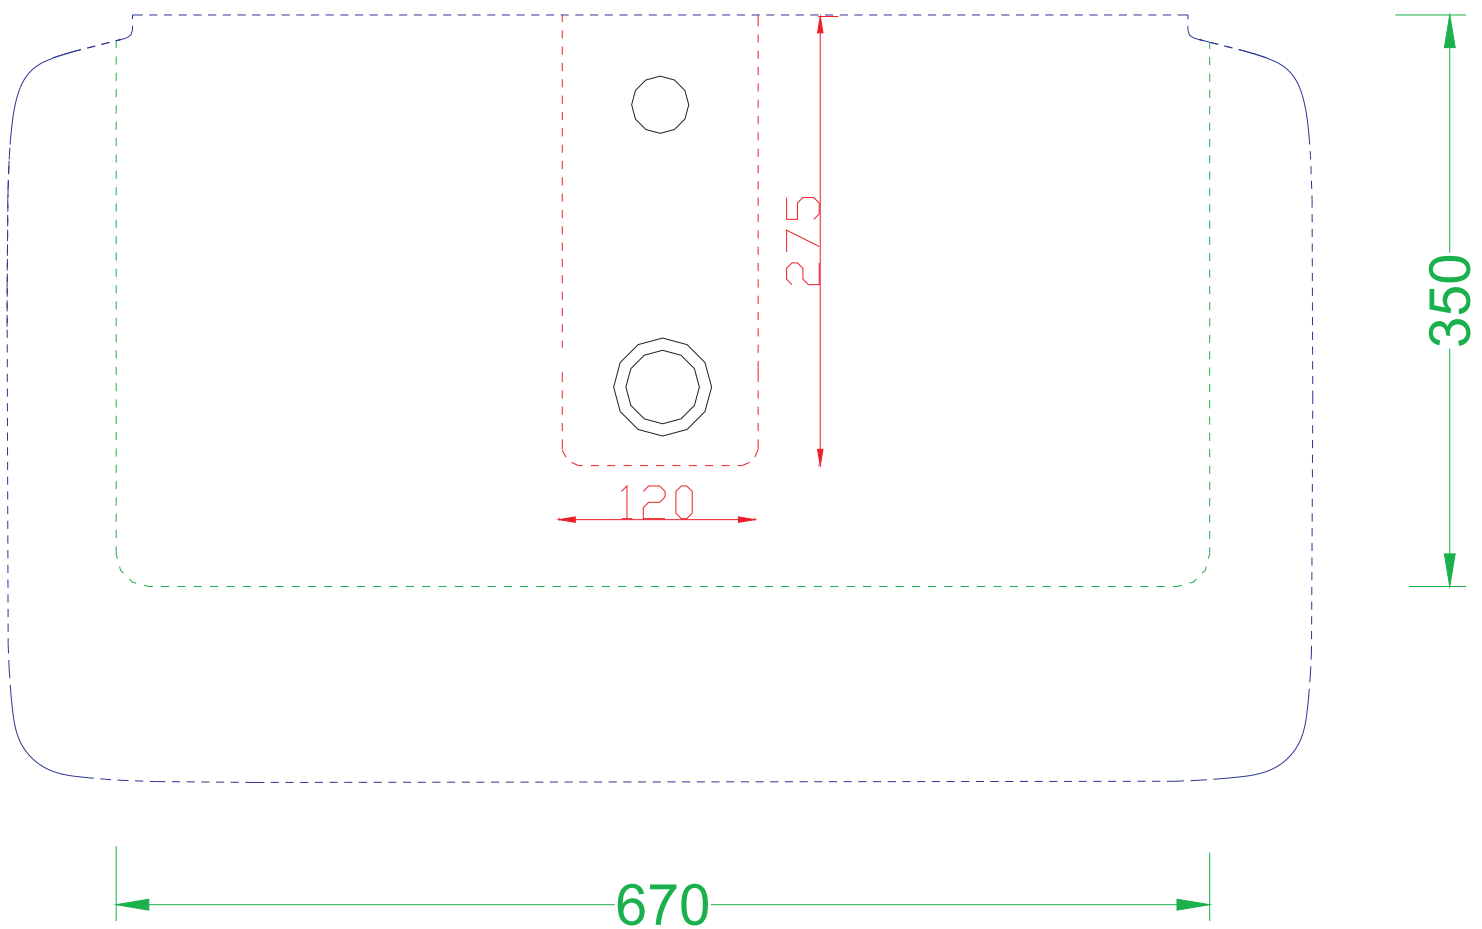

Cow lavabo 80

MURO/ WALL

- Ingombro lavabo- Obstruction
- Scasso consigliato -Recommended size of hole
- Appoggio - Base

MADE IN ITALY