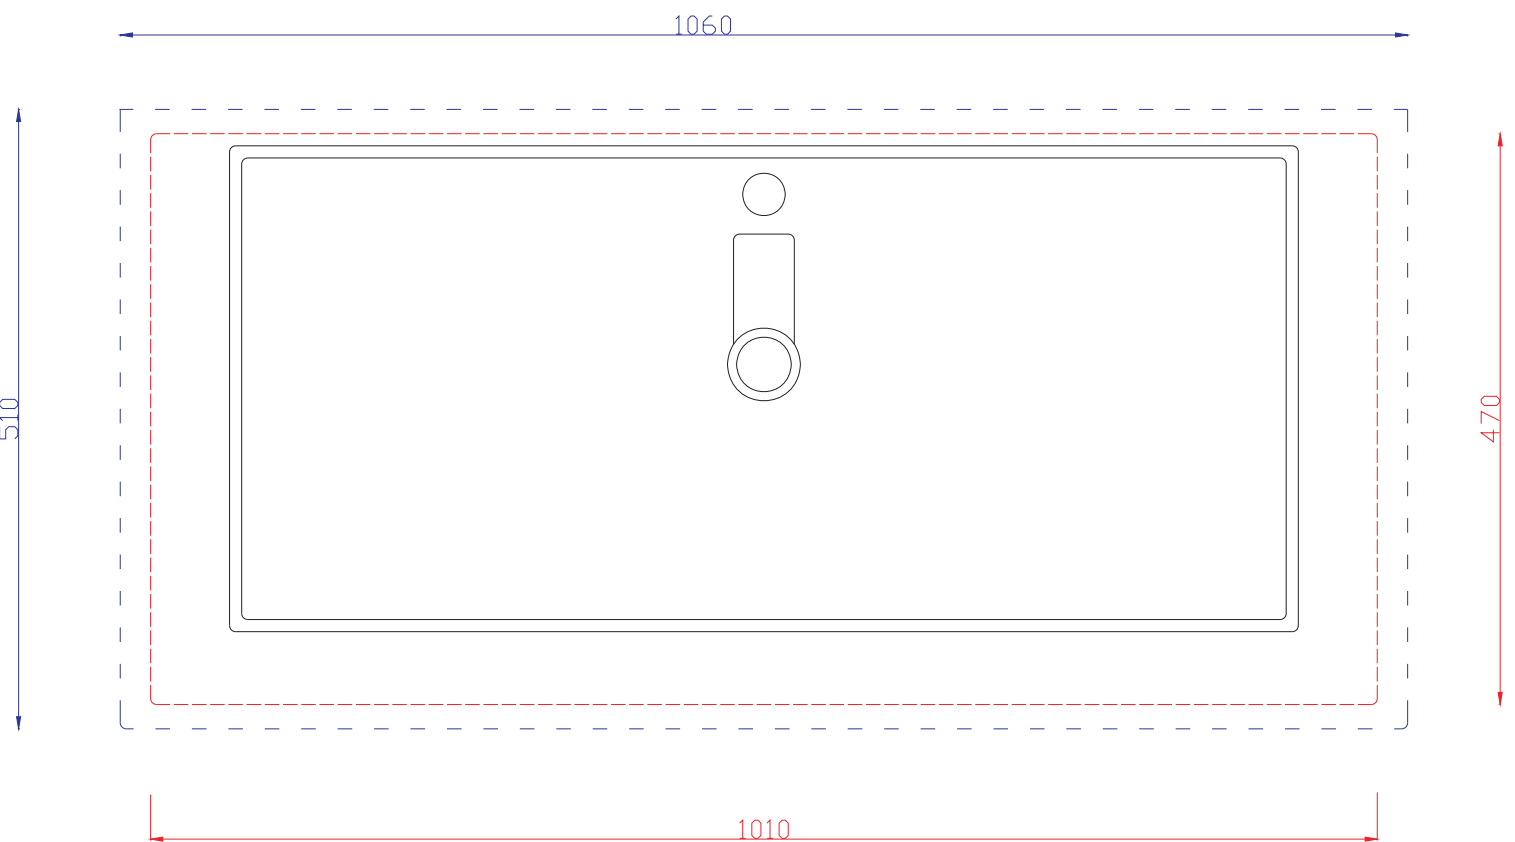

# ART CERAM

## Scasso Gap consolle 106

- - Ingombro lavabo- Obstruction

--- Scasso consigliato -Recommended size of hole