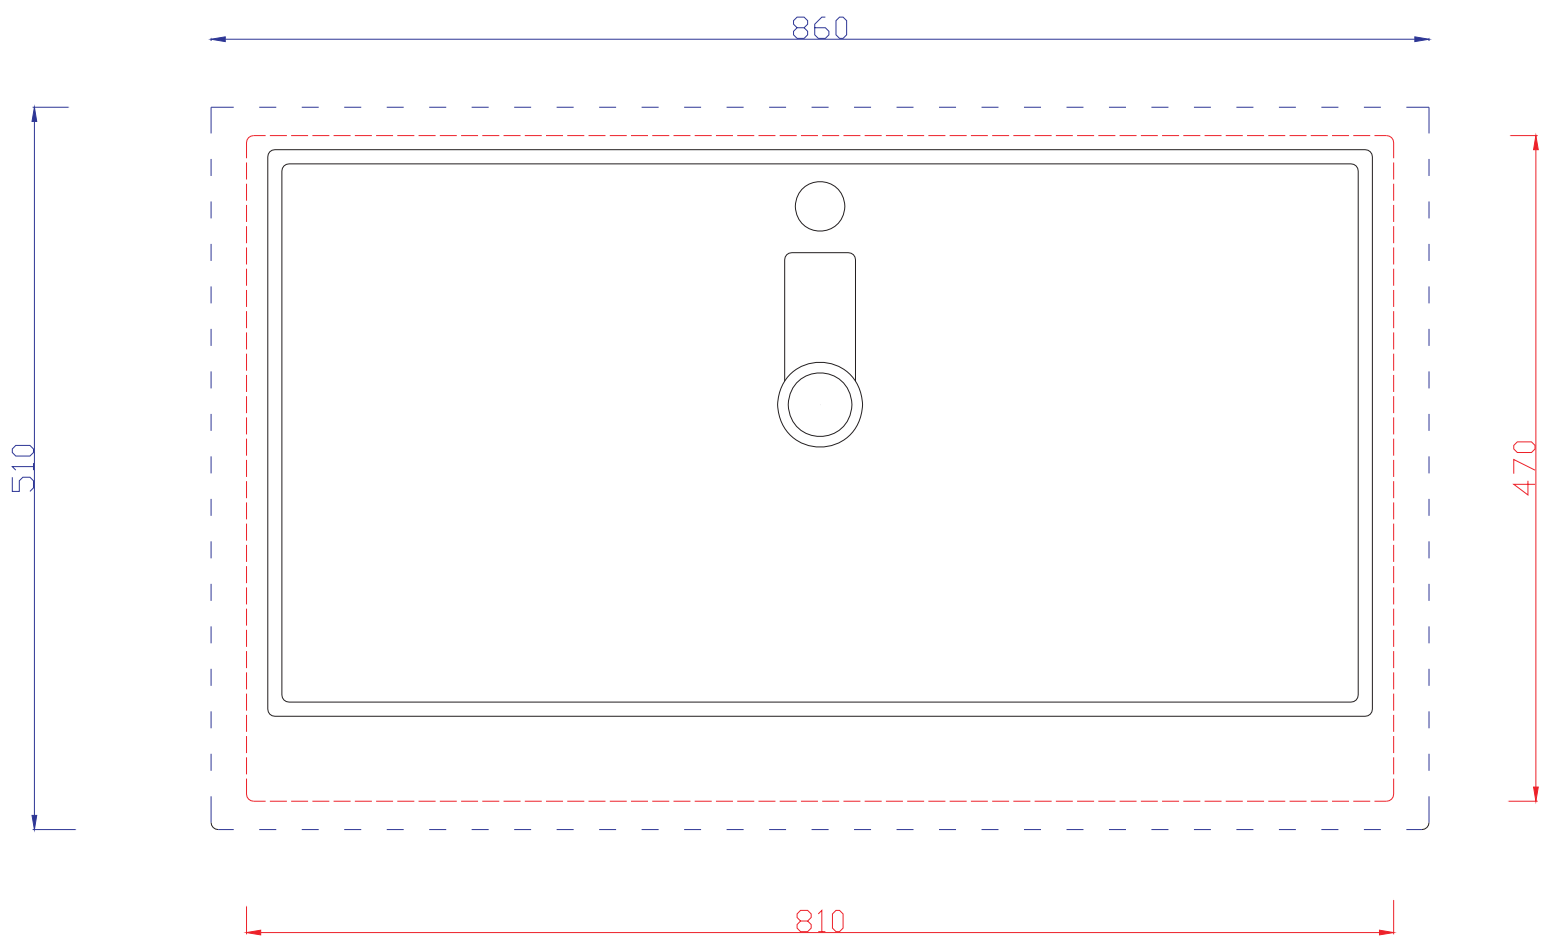

ART CERAM

Scasso Gap consolle 86

--- Ingombro lavabo- Obstruction

--- Scasso consigliato -Recommended size of hole