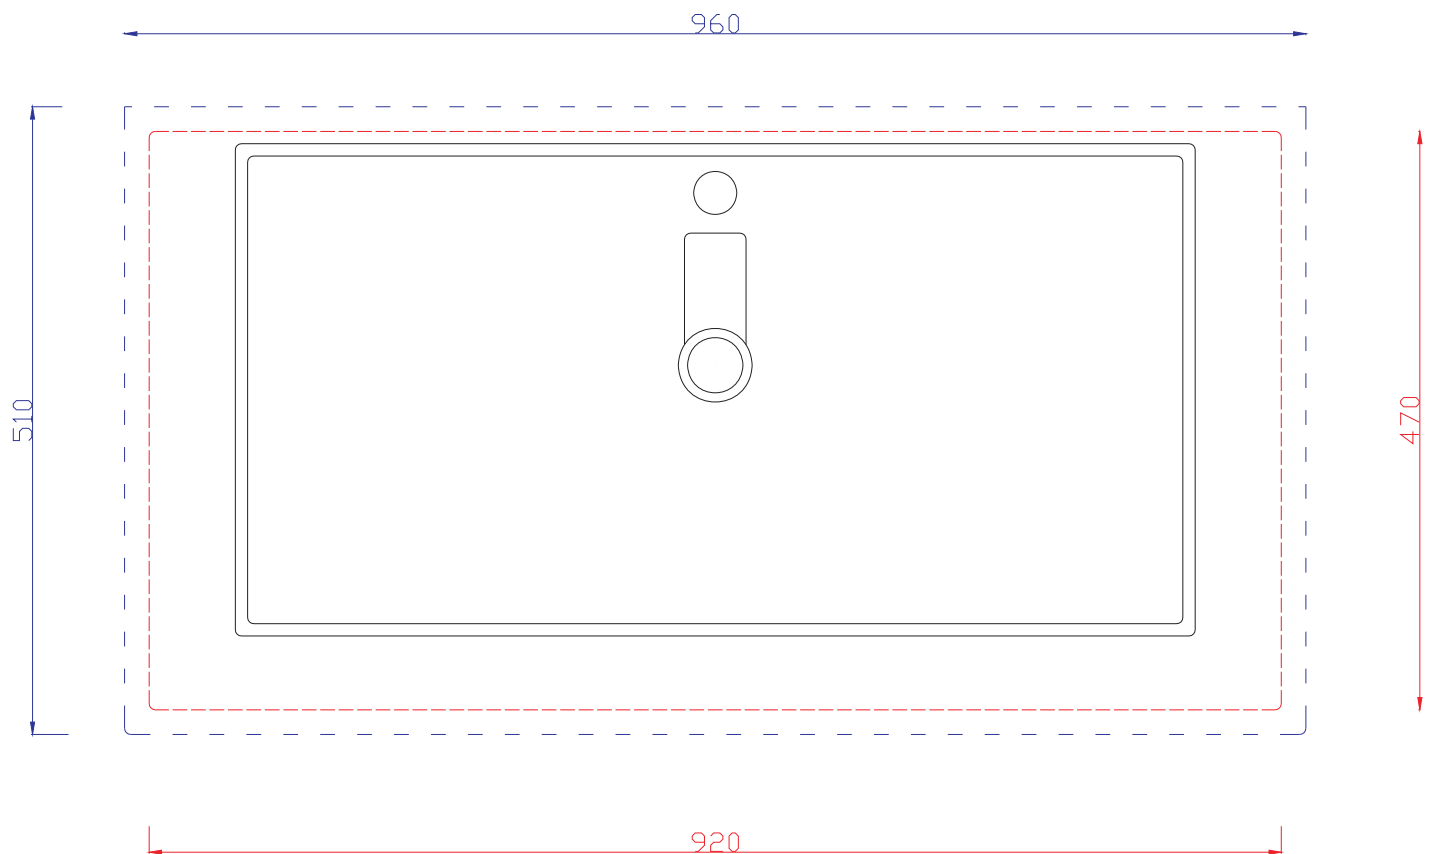

ART CERAM

Scasso Gap consolle 96

- - Ingombro lavabo- Obstruction

--- Scasso consigliato -Recommended size of hole