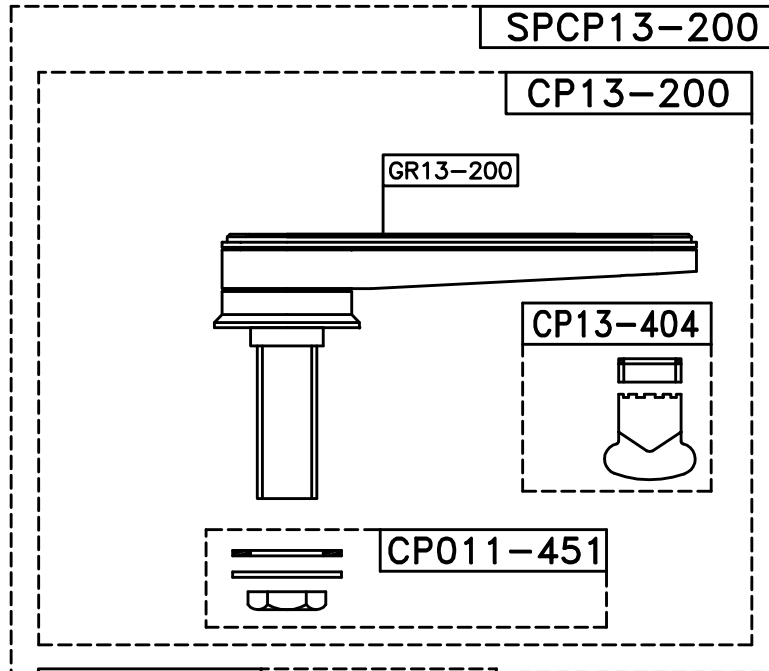

3223T TIMEASTER

CP08-221C/CRBI
CP08-221F/CRBI
CP08-221C/CRBL
CP08-221T/CRBL
CP08-221C/CRNE
CP08-221F/CRNE

GR2462S

CP011-309

GR1-268ST

G 1/2"

G 1/2"

CP13-200

GR13-200

CP13-404

CP011-451

012-594

G 1/2"

G 1/2"

21-36

ø14