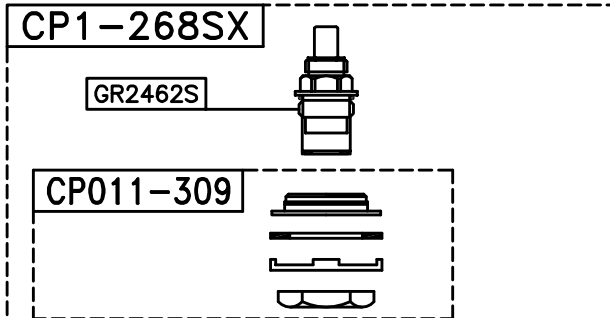

3223T TIMEASTER

CP08-221C/CRBI
CP08-221F/CRBI
CP08-221C/CRBL
CP08-221T/CRBL
CP08-221C/CRNE
CP08-221F/CRNE

GR2462S

CP011-309

GR1-268ST

G 1/2"

G 1/2"

CP13-200

GR13-200

CP13-404

CP011-451

012-594

G 1/2"

G 1/2"

21-36

ø14