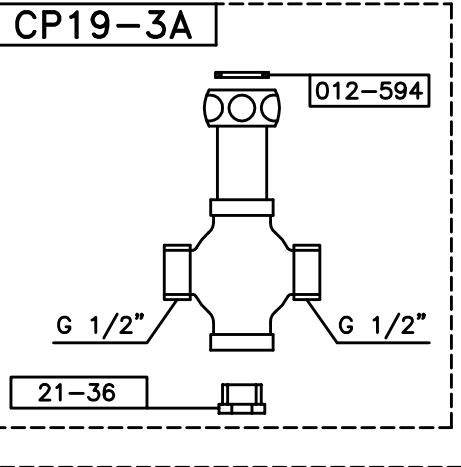

3223T TIMEASTER

CP08-221C/CRBI
CP08-221F/CRBI
CP08-221C/CRBL
CP08-221T/CRBL
CP08-221C/CRNE
CP08-221F/CRNE

GR2462S

CP011-309

GR1-268ST

G 1/2"

G 1/2"

CP13-200

GR13-200

CP13-404

CP011-451

012-594

G 1/2"

G 1/2"

21-36

ø14